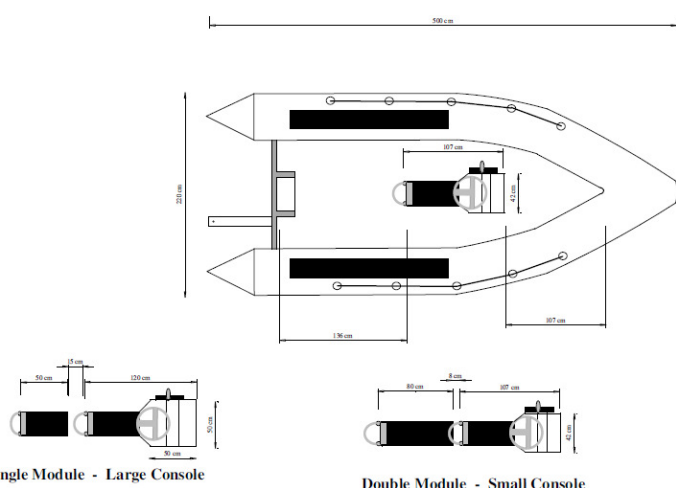

XS 500

Console Positions

All XS craft are made in the UK, we start with a barrel of resin and a roll of fabric and make the whole boat IN HOUSE at our factory in Yorkshire. All metal work, fuel tanks, steering and fittings are sourced in the UK and are supplied to the relevant ISO standard for the item. All consoles and seating are BONDED to the deck, NOT screwed down. We pride ourselves in the quality we deliver. This is why these craft do the job and last, durability is BUILT IN.

XS - Ribs: 14 West Burrowfield, Welwyn Garden City, Herts, AL7 4TW

TEL: + 44 (0) 1707 331 389 FAX: + 44 (0) 1707 331 383 E MAIL: info@ribs.co.uk WEB: www.ribs.co.uk