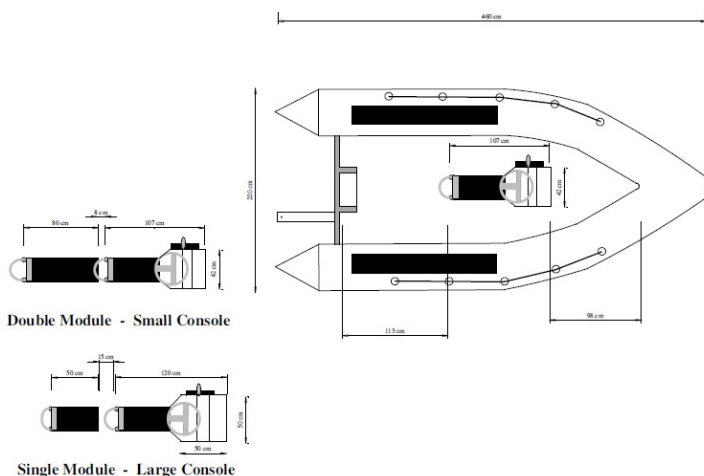

XS 460

Console Positions

All XS craft are made in the UK, we start with a barrel of resin and a roll of fabric and make the whole boat IN HOUSE at our factory in Yorkshire. All metal work, fuel tanks, steering and fittings are sourced in the UK and are supplied to the relevant ISO standard for the item. All consoles and seating are BONDED to the deck, NOT screwed down. We pride ourselves in the quality we deliver. This is why these craft do the job and last, durability is BUILT IN.

XS – Ribs: 14 West Burrowfield, Welwyn Garden City, Herts, AL7 4TW

TEL: + 44 (0) 1707 331 389 FAX: + 44 (0) 1707 331 383 E MAIL: info@ribs.co.uk WEB: www.ribs.co.uk