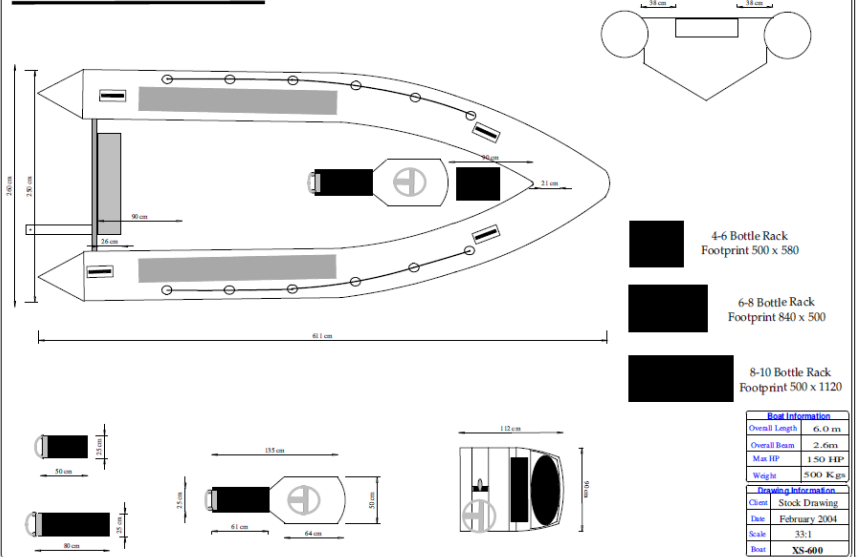

XS-Ribs: XS 600

All XS craft are made in the UK, we start with a barrel of resin and a roll of fabric and make the whole boat IN HOUSE at our factory in Yorkshire. All metal work, fuel tanks, steering and fittings are sourced in the UK and are supplied to the relevant ISO standard for the item. All consoles and seating are BONDED to the deck, NOT screwed down. We pride ourselves in the quality we deliver. This is why these craft do the job and last, durability is BUILT IN.

XS - Ribs: 14 West Burrowfield, Welwyn Garden City, Herts, AL7 4TW

TEL: + 44 (0) 1707 331 389 FAX: + 44 (0) 1707 331 383 E MAIL: info@ribs.co.uk WEB: www.ribs.co.uk