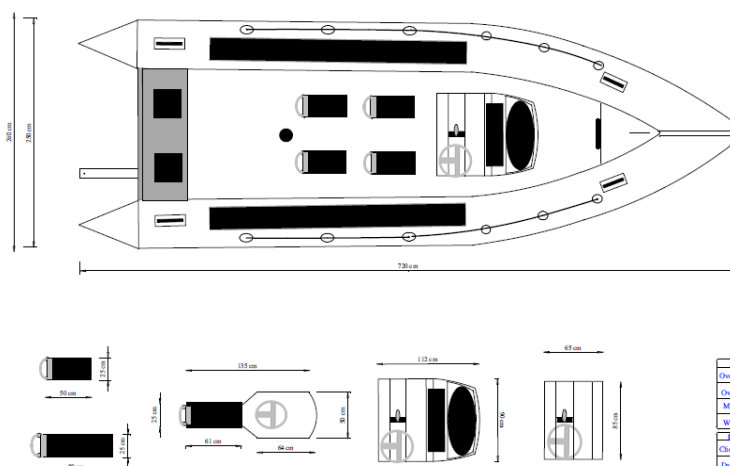

XS-Ribs: XS 700

All XS craft are made in the UK, we start with a barrel of resin and a roll of fabric and make the whole boat IN HOUSE at our factory in Yorkshire. All metal work, fuel tanks, steering and fittings are sourced in the UK and are supplied to the relevant ISO standard for the item. All consoles and seating are BONDED to the deck, NOT screwed down. We pride ourselves in the quality we deliver. This is why these craft do the job and last, durability is BUILT IN.

XS – Ribs: 14 West Burrowfield, Welwyn Garden City, Herts, AL7 4TW

TEL: + 44 (0) 1707 331 389 FAX: + 44 (0) 1707 331 383 E MAIL: info@ribs.co.uk WEB: www.ribs.co.uk