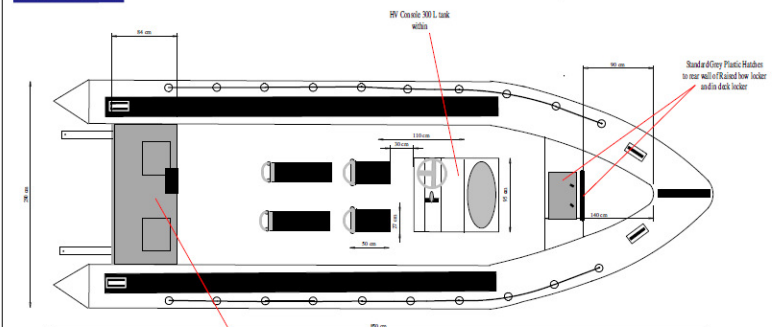

XS-850

All XS craft are made in the UK, we start with a barrel of resin and a roll of fabric and make the whole boat IN HOUSE at our factory in Yorkshire. All metal work, fuel tanks, steering and fittings are sourced in the UK and are supplied to the relevant ISO standard for the item. All consoles and seating are BONDED to the deck, NOT screwed down. We pride ourselves in the quality we deliver. This is why these craft do the job and last, durability is BUILT IN.

XS – Ribs: 14 West Burrowfield, Welwyn Garden City, Herts, AL7 4TW

TEL: + 44 (0) 1707 331 389 FAX: + 44 (0) 1707 331 383 E MAIL: info@ribs.co.uk WEB: www.ribs.co.uk