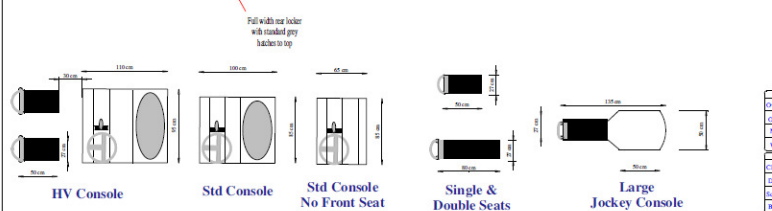

XS-850

All XS craft are made in the UK, we start with a barrel of resin and a roll of fabric and make the whole boat IN HOUSE at our factory in Yorkshire. All metal work, fuel tanks, steering and fittings are sourced in the UK and are supplied to the relevant ISO standard for the item. All consoles and seating are BONDED to the deck, NOT screwed down. We pride ourselves in the quality we deliver. This is why these craft do the job and last, durability is BUILT IN.

XS – Ribs: 14 West Burrowfield, Welwyn Garden City, Herts, AL7 4TW

TEL: + 44 (0) 1707 331 389 FAX: + 44 (0) 1707 331 383 E MAIL: info@ribs.co.uk WEB: www.ribs.co.uk