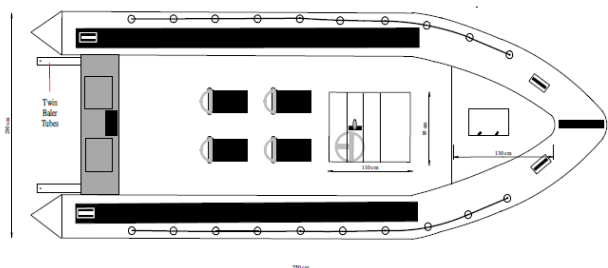

XS-750

All XS craft are made in the UK, we start with a barrel of resin and a roll of fabric and make the whole boat IN HOUSE at our factory in Yorkshire. All metal work, fuel tanks, steering and fittings are sourced in the UK and are supplied to the relevant ISO standard for the item. All consoles and seating are BONDED to the deck, NOT screwed down. We pride ourselves in the quality we deliver. This is why these craft do the job and last, durability is BUILT IN.

XS – Ribs: 14 West Burrowfield, Welwyn Garden City, Herts, AL7 4TW

TEL: + 44 (0) 1707 331 389 FAX: + 44 (0) 1707 331 383 E MAIL: info@ribs.co.uk WEB: www.ribs.co.uk