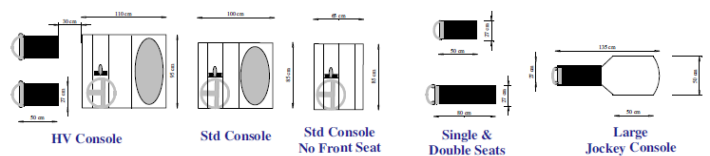

XS-750

All XS craft are made in the UK, we start with a barrel of resin and a roll of fabric and make the whole boat IN HOUSE at our factory in Yorkshire. All metal work, fuel tanks, steering and fittings are sourced in the UK and are supplied to the relevant ISO standard for the item. All consoles and seating are BONDED to the deck, NOT screwed down. We pride ourselves in the quality we deliver. This is why these craft do the job and last, durability is BUILT IN.

XS – Ribs: 14 West Burrowfield, Welwyn Garden City, Herts, AL7 4TW

TEL: + 44 (0) 1707 331 389 FAX: + 44 (0) 1707 331 383 E MAIL: info@ribs.co.uk WEB: www.ribs.co.uk