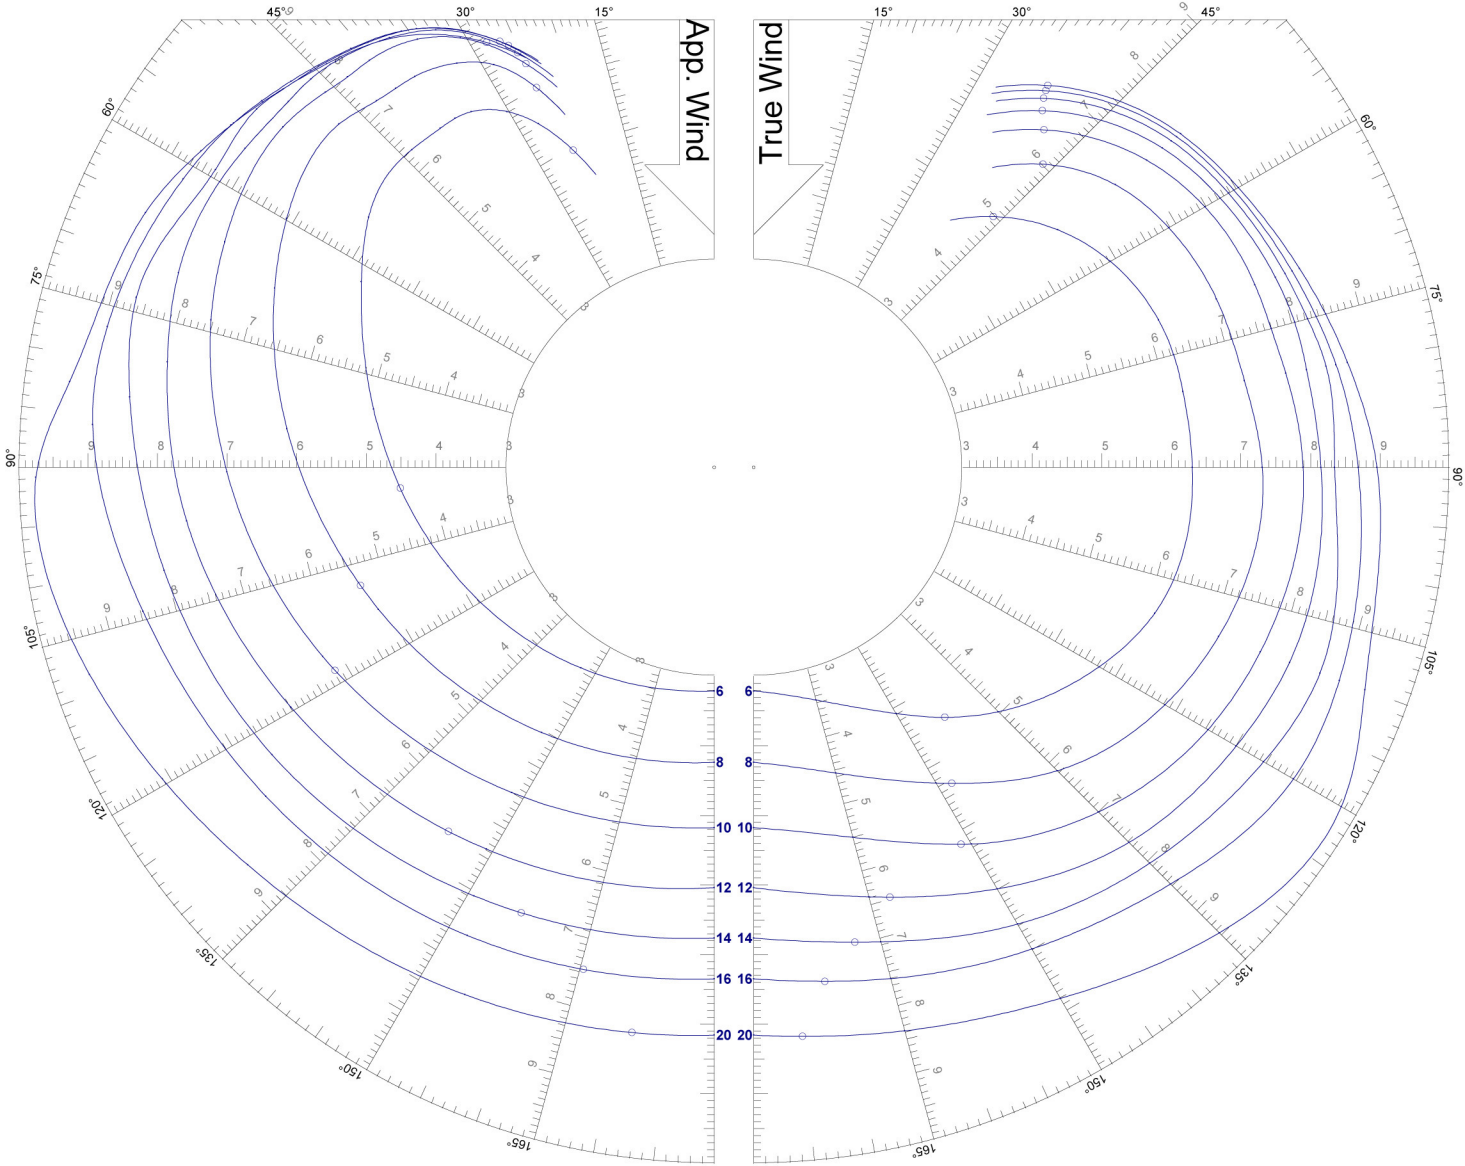

Speed Guide

Class: Salona 38

Designer: J&J Design

Builder: AD Boats Ltd.

TWS: 6, 8, 10, 12, 14, 16, 20 kts
Best Performance